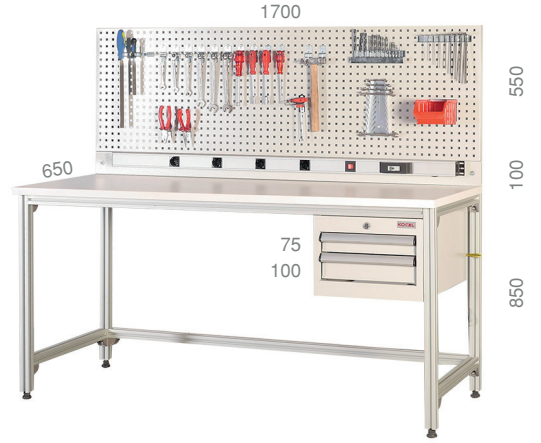

Askı setlerine pano dahil değildir.
Boerd is not included at hanging sets.

93310 650 X 1700 X 850 mm
2 Adet / Pieces

93315 650 X 1700 X 1500 mm
2 Adet / Pieces

93321 650 X 1700 X 2100 mm
A-315 150 X 175 X 300 mm
14 Adet / Pieces
2 Adet / Pieces