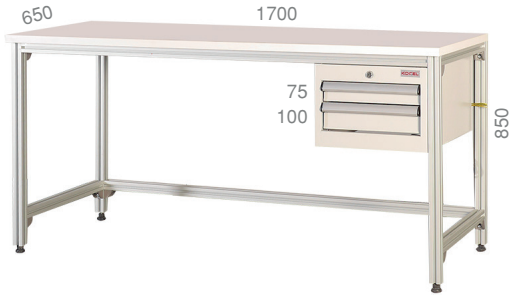

Askı setlerine pano dahil değildir.
Boerd is not included at hanging sets.

93310 650 X 1700 X 850 mm
2 Adet / Pieces

93315 650 X 1700 X 1500 mm
2 Adet / Pieces

93321 650 X 1700 X 2100 mm
A-315 150 X 175 X 300 mm
14 Adet / Pieces
2 Adet / Pieces