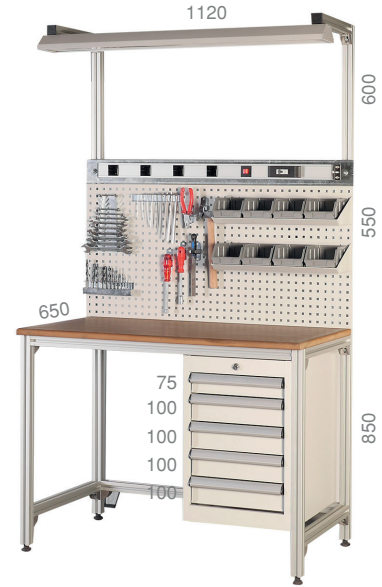

Askı setlerine pano dahil değildir.
Boerd is not included at hanging sets.

93310 650 X 1700 X 850 mm
2 Adet / Pieces

93315 650 X 1700 X 1500 mm
2 Adet / Pieces

93321 650 X 1700 X 2100 mm
A-315 150 X 175 X 300 mm
14 Adet / Pieces
2 Adet / Pieces