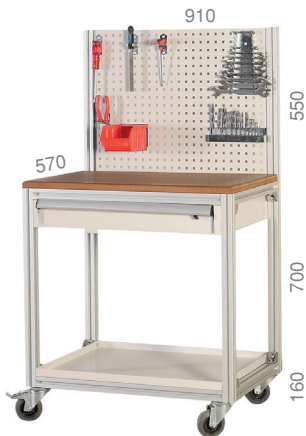

98039 570 X 910 X 1410 mm
1 Adet / Pieces