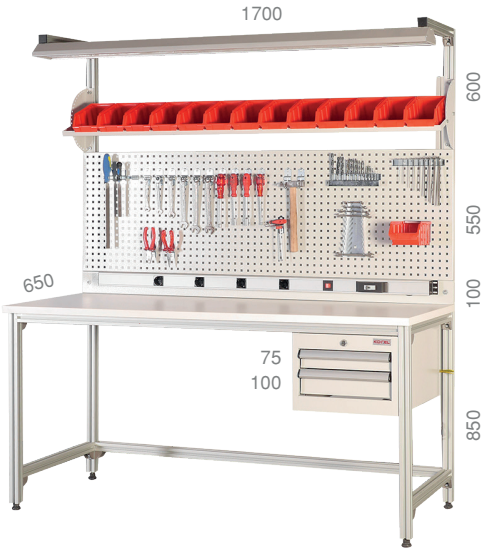

Askı setlerine pano dahil değildir.
Boerd is not included at hanging sets.

93310 650 X 1700 X 850 mm
2 Adet / Pieces

93315 650 X 1700 X 1500 mm
2 Adet / Pieces

93321 650 X 1700 X 2100 mm
A-315 150 X 175 X 300 mm
14 Adet / Pieces
2 Adet / Pieces