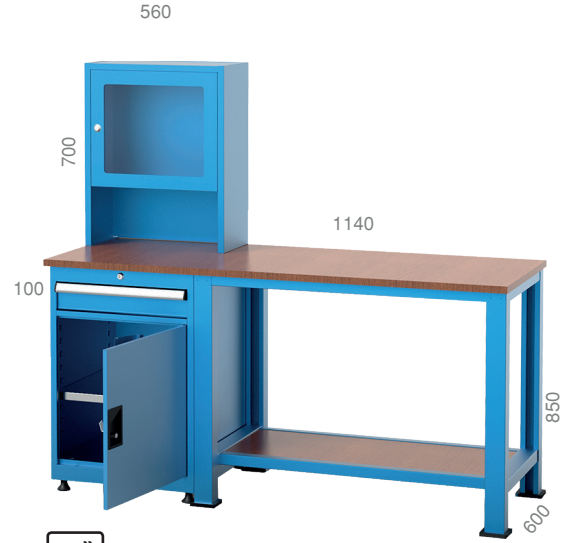

17"

7422 600 X 1700 X 1550 mm
1 Adet / Pieces