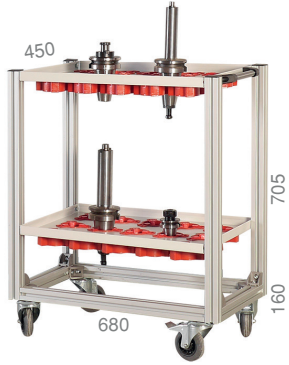

> **92200** 450 X 680 X 865 mm